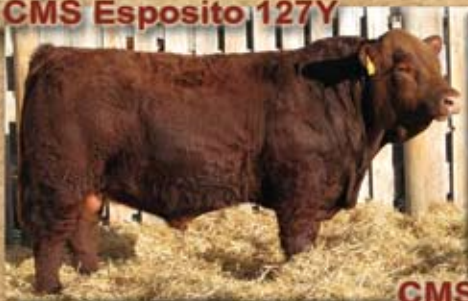

**CMS Pittsburgh 120Y**

Scissors Creek and Raymond  
Land & Cattle for \$14,250

A huge thank you to all our  
customers and friends who  
braved the storm to attend the  
Bull Spectrum Bull Sale.

To those who called in bids,  
your confidence in our program  
was never more appreciated!

*Thanks So Much!*

**Czech-Mate**  
**LIVESTOCK**

Jim, Gwen & AJ Smith  
403.337.2997 / 403.818.3106

czech@xplornet.com • www.czech-matelivestock.com

Selling an awesome  
group of heifers this fall  
with some service to  
MAF Horizon and  
Drakes Poker Face

**CMS Esposito 127Y**

Sunny Valley Simmentals for \$14,000

**CMS Pronger 141Y**

Pioneer Simmentals for \$8,100